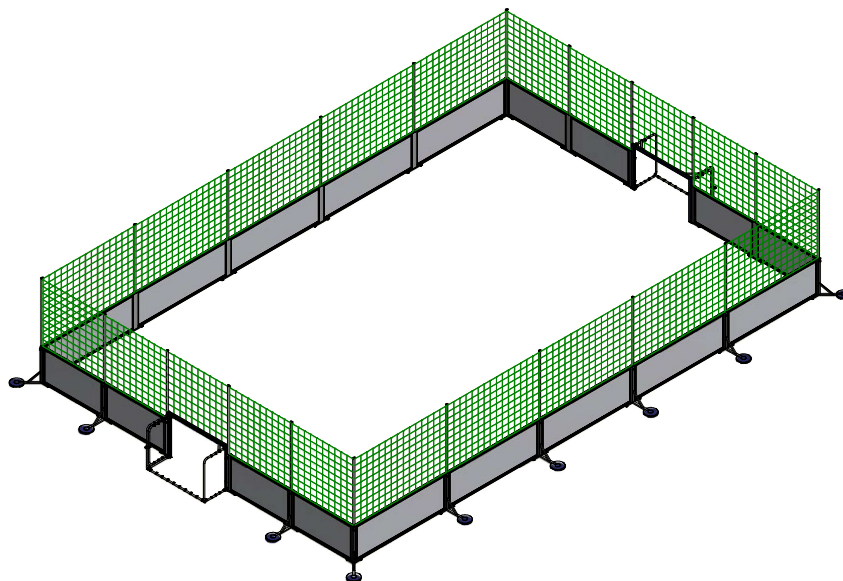

FOOTBALL ARENA

- FB110.12.08** 12x8 m arena – set of posts and panes without the netting and counterweights. Height: ~1070 mm
- FB110.15.10** 15x10 m arena – set of posts and panes without the netting and counterweights. Height: ~1070 mm
- FB110.18.12** 18x12 m arena – set of posts and panes without the netting and counterweights. Height: ~1070 mm
- FB110.40.20** 40x20 m arena – set of posts and panes without the netting and counterweights. Height: ~1070 mm

Sandwich panels

- FB110.02.10** Sandwich type panel in aluminium frame 100x100 cm
- FB110.02.20** Sandwich type panel in aluminium frame 200x100 cm
- FB110.02.30** Sandwich type panel in aluminium frame 300x100 cm
- FB110.02.01** Sandwich type panel in aluminium frame 100x100 cm with entry gate

Dimensions:

Index	A	B
FB110.02.10	1000	1030
FB110.02.20	2000	1030
FB110.02.30	3000	1030

Goalposts

- FB110.01.82** Goalpost 180x120 cm with entry gate
- FB110.01.28** Goalpost 180x120 cm without entry gate
- FB110.01.32** Goalpost 300x200 cm with entry gate
- FB110.01.23** Goalpost 300x200 cm without entry gate
- FB110.01.41** Goalpost 400x130 cm with entry gate
- FB110.01.14** Goalpost 400x130 cm without entry gate

FOOTBALL ARENA

FB110.22.08	12x8 m arena – set of posts and panels including the netting, without counterweights. Height: 3020 mm
FB110.25.10	15x10 m arena – set of posts and panels including the netting, without counterweights. Height: 3020 mm
FB110.28.12	18x12 m arena – set of posts and panes without the netting and counterweights. Height: 3020 mm
FB110.20.20	40x20 m arena – set of posts and panes without the netting and counterweights. Height: 3020 mm