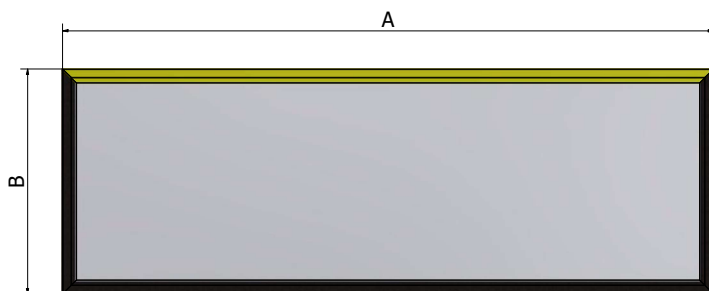

FOOTBALL ARENA

- FB110.12.08** 12x8 m arena – set of posts and panes without the netting and counterweights. Height: ~1070 mm
- FB110.15.10** 15x10 m arena – set of posts and panes without the netting and counterweights. Height: ~1070 mm
- FB110.18.12** 18x12 m arena – set of posts and panes without the netting and counterweights. Height: ~1070 mm
- FB110.40.20** 40x20 m arena – set of posts and panes without the netting and counterweights. Height: ~1070 mm

Sandwich panels

- FB110.02.10** Sandwich type panel in aluminium frame 100x100 cm
- FB110.02.20** Sandwich type panel in aluminium frame 200x100 cm
- FB110.02.30** Sandwich type panel in aluminium frame 300x100 cm
- FB110.02.01** Sandwich type panel in aluminium frame 100x100 cm with entry gate

Dimensions:

Index	A	B
FB110.02.10	1000	1030
FB110.02.20	2000	1030
FB110.02.30	3000	1030

Goalposts

- FB110.01.82** Goalpost 180x120 cm with entry gate
- FB110.01.28** Goalpost 180x120 cm without entry gate
- FB110.01.32** Goalpost 300x200 cm with entry gate
- FB110.01.23** Goalpost 300x200 cm without entry gate
- FB110.01.41** Goalpost 400x130 cm with entry gate
- FB110.01.14** Goalpost 400x130 cm without entry gate