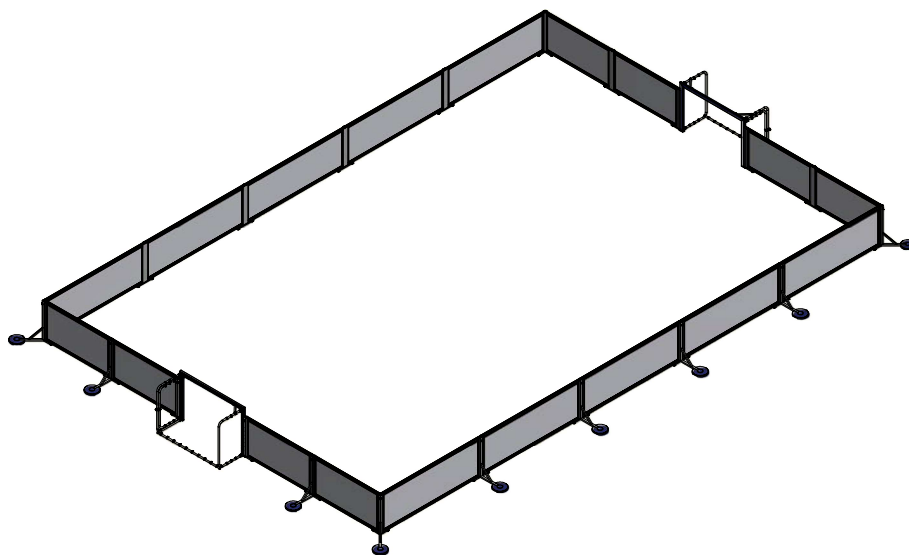

FOOTBALL ARENA

- FB110.12.08** 12x8 m arena – set of posts and panes without the netting and counterweights. Height: ~1070 mm
- FB110.15.10** 15x10 m arena – set of posts and panes without the netting and counterweights. Height: ~1070 mm
- FB110.18.12** 18x12 m arena – set of posts and panes without the netting and counterweights. Height: ~1070 mm
- FB110.40.20** 40x20 m arena – set of posts and panes without the netting and counterweights. Height: ~1070 mm

Sandwich panels

- FB110.02.10** Sandwich type panel in aluminium frame 100x100 cm
- FB110.02.20** Sandwich type panel in aluminium frame 200x100 cm
- FB110.02.30** Sandwich type panel in aluminium frame 300x100 cm
- FB110.02.01** Sandwich type panel in aluminium frame 100x100 cm with entry gate

Dimensions:

Index	A	B
FB110.02.10	1000	1030
FB110.02.20	2000	1030
FB110.02.30	3000	1030

Goalposts

- FB110.01.82** Goalpost 180x120 cm with entry gate
- FB110.01.28** Goalpost 180x120 cm without entry gate
- FB110.01.32** Goalpost 300x200 cm with entry gate
- FB110.01.23** Goalpost 300x200 cm without entry gate
- FB110.01.41** Goalpost 400x130 cm with entry gate
- FB110.01.14** Goalpost 400x130 cm without entry gate