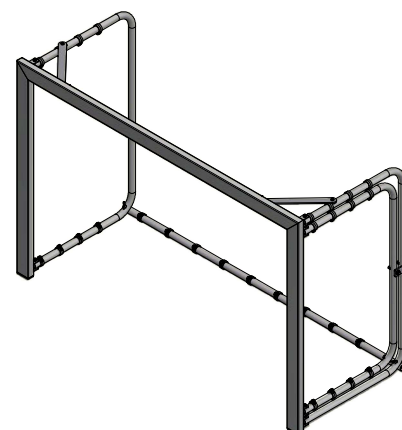

FOOTBALL ARENA

- FB110.12.08** 12x8 m arena – set of posts and panes without the netting and counterweights. Height: ~1070 mm
- FB110.15.10** 15x10 m arena – set of posts and panes without the netting and counterweights. Height: ~1070 mm
- FB110.18.12** 18x12 m arena – set of posts and panes without the netting and counterweights. Height: ~1070 mm
- FB110.40.20** 40x20 m arena – set of posts and panes without the netting and counterweights. Height: ~1070 mm

Sandwich panels

- FB110.02.10** Sandwich type panel in aluminium frame 100x100 cm
- FB110.02.20** Sandwich type panel in aluminium frame 200x100 cm
- FB110.02.30** Sandwich type panel in aluminium frame 300x100 cm
- FB110.02.01** Sandwich type panel in aluminium frame 100x100 cm with entry gate

Dimensions:

Index	A	B
FB110.02.10	1000	1030
FB110.02.20	2000	1030
FB110.02.30	3000	1030

Goalposts

- FB110.01.82** Goalpost 180x120 cm with entry gate
- FB110.01.28** Goalpost 180x120 cm without entry gate
- FB110.01.32** Goalpost 300x200 cm with entry gate
- FB110.01.23** Goalpost 300x200 cm without entry gate
- FB110.01.41** Goalpost 400x130 cm with entry gate
- FB110.01.14** Goalpost 400x130 cm without entry gate